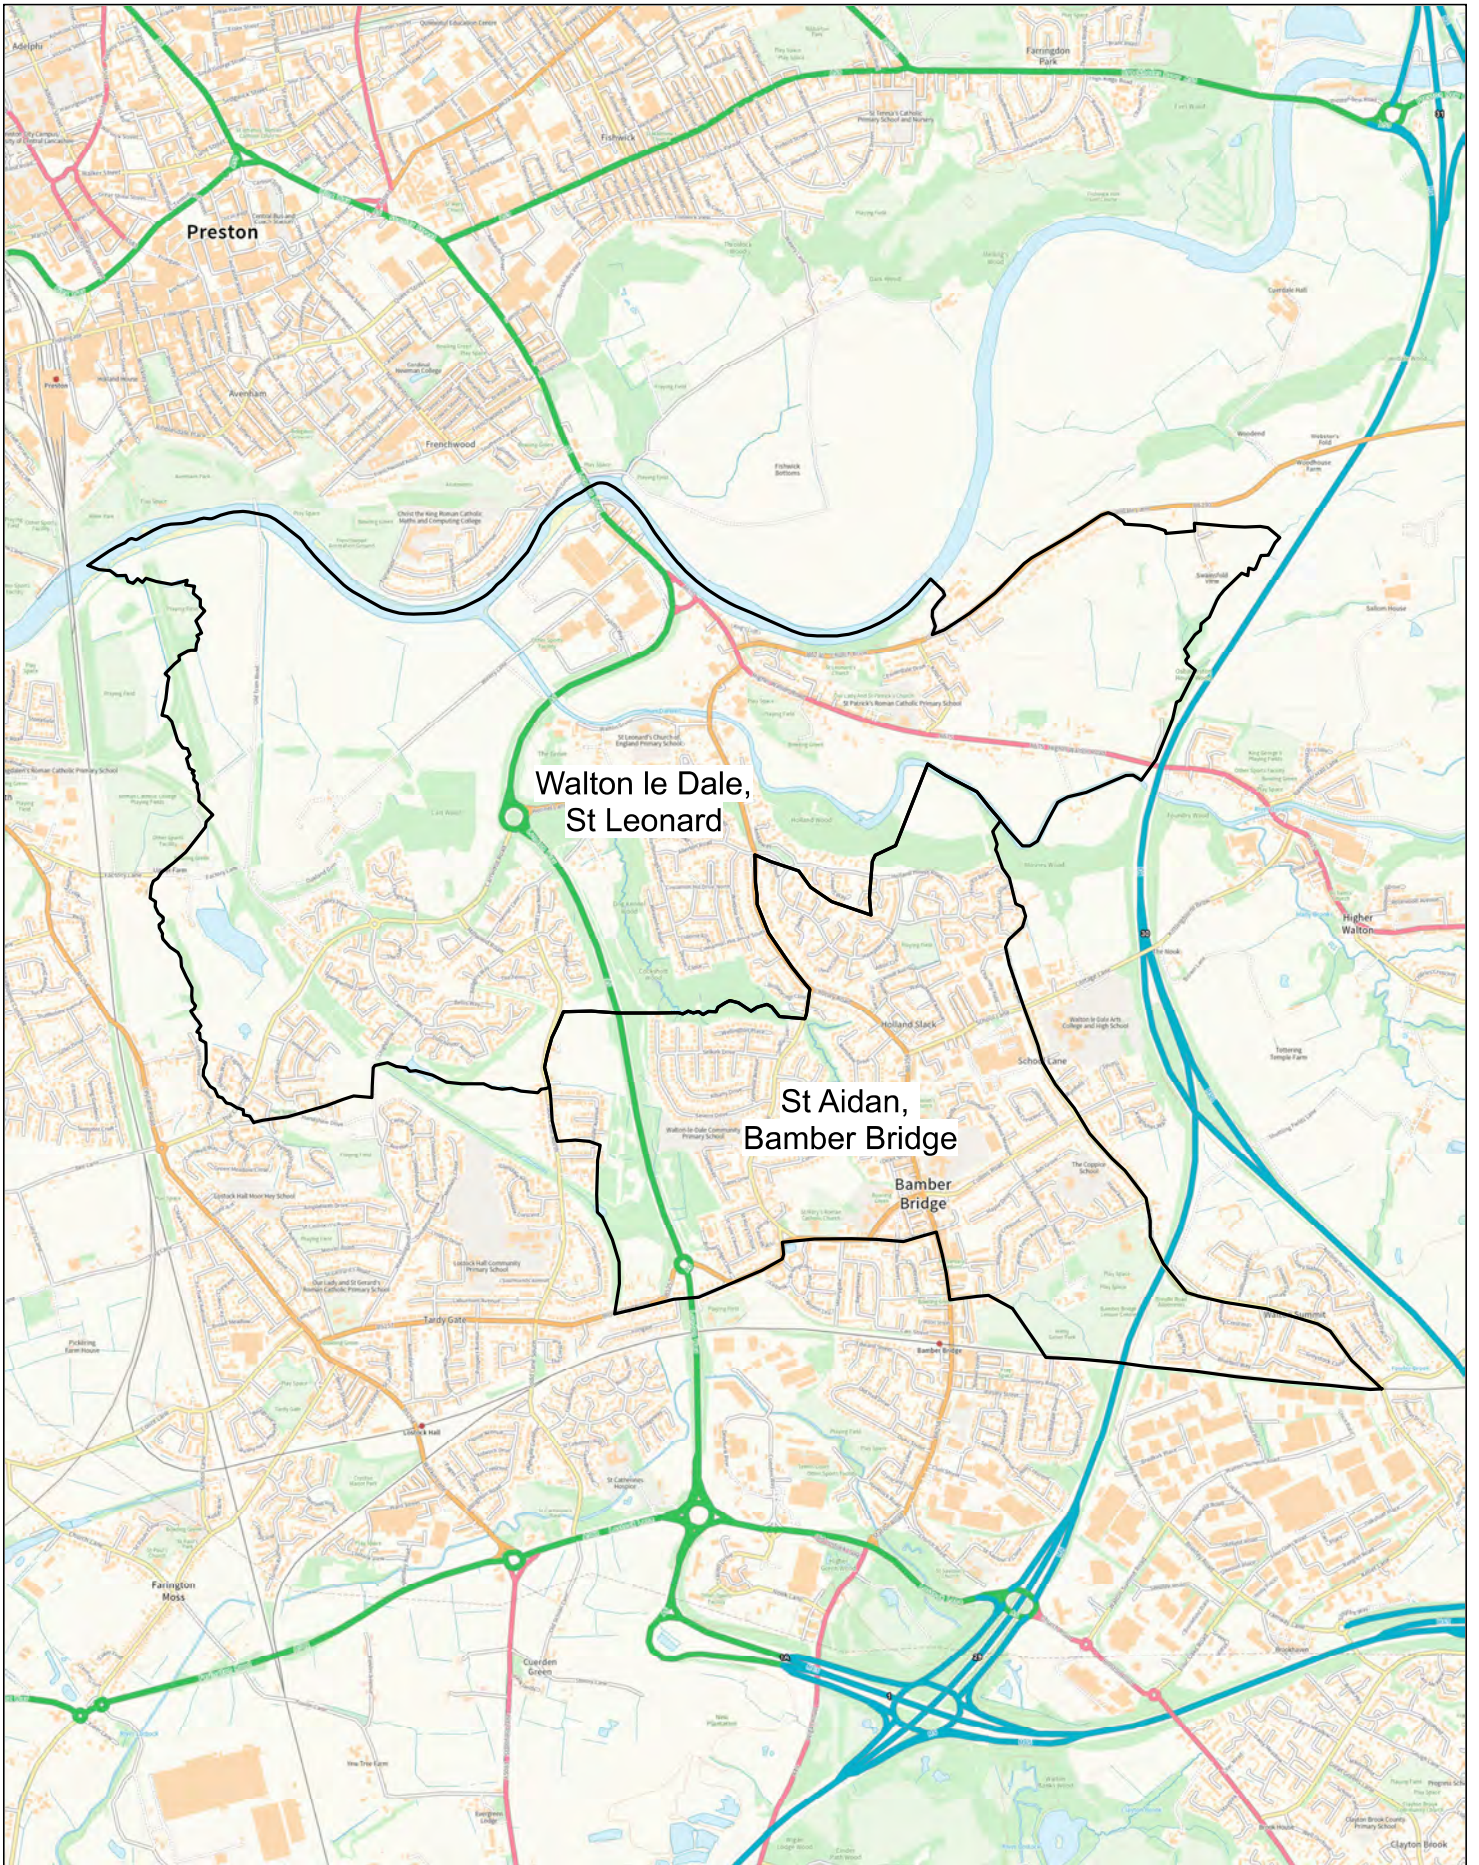

Bamber Bridge St Aidan and Walton le Dale St Leonard

OS and Crown copyright and database rights 2024
All rights reserved.
Ordnance Survey licence number 100019918